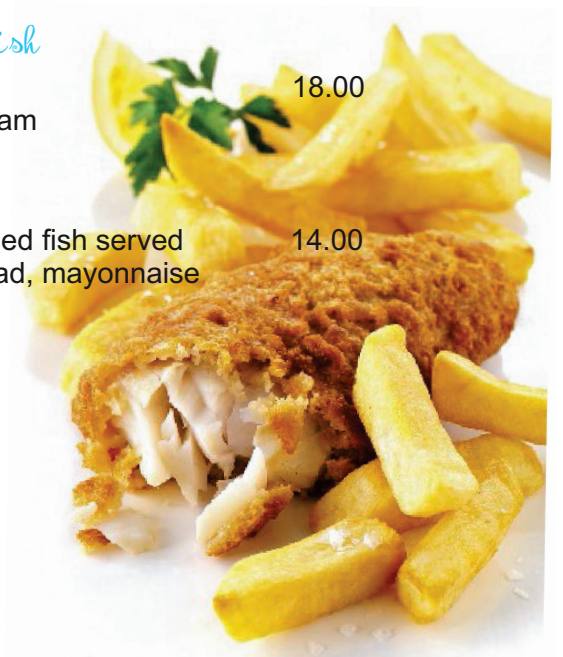

Grilled Fish

A portion of freshly grilled fish served with rice, vegetable salad, mayonnaise	14.00